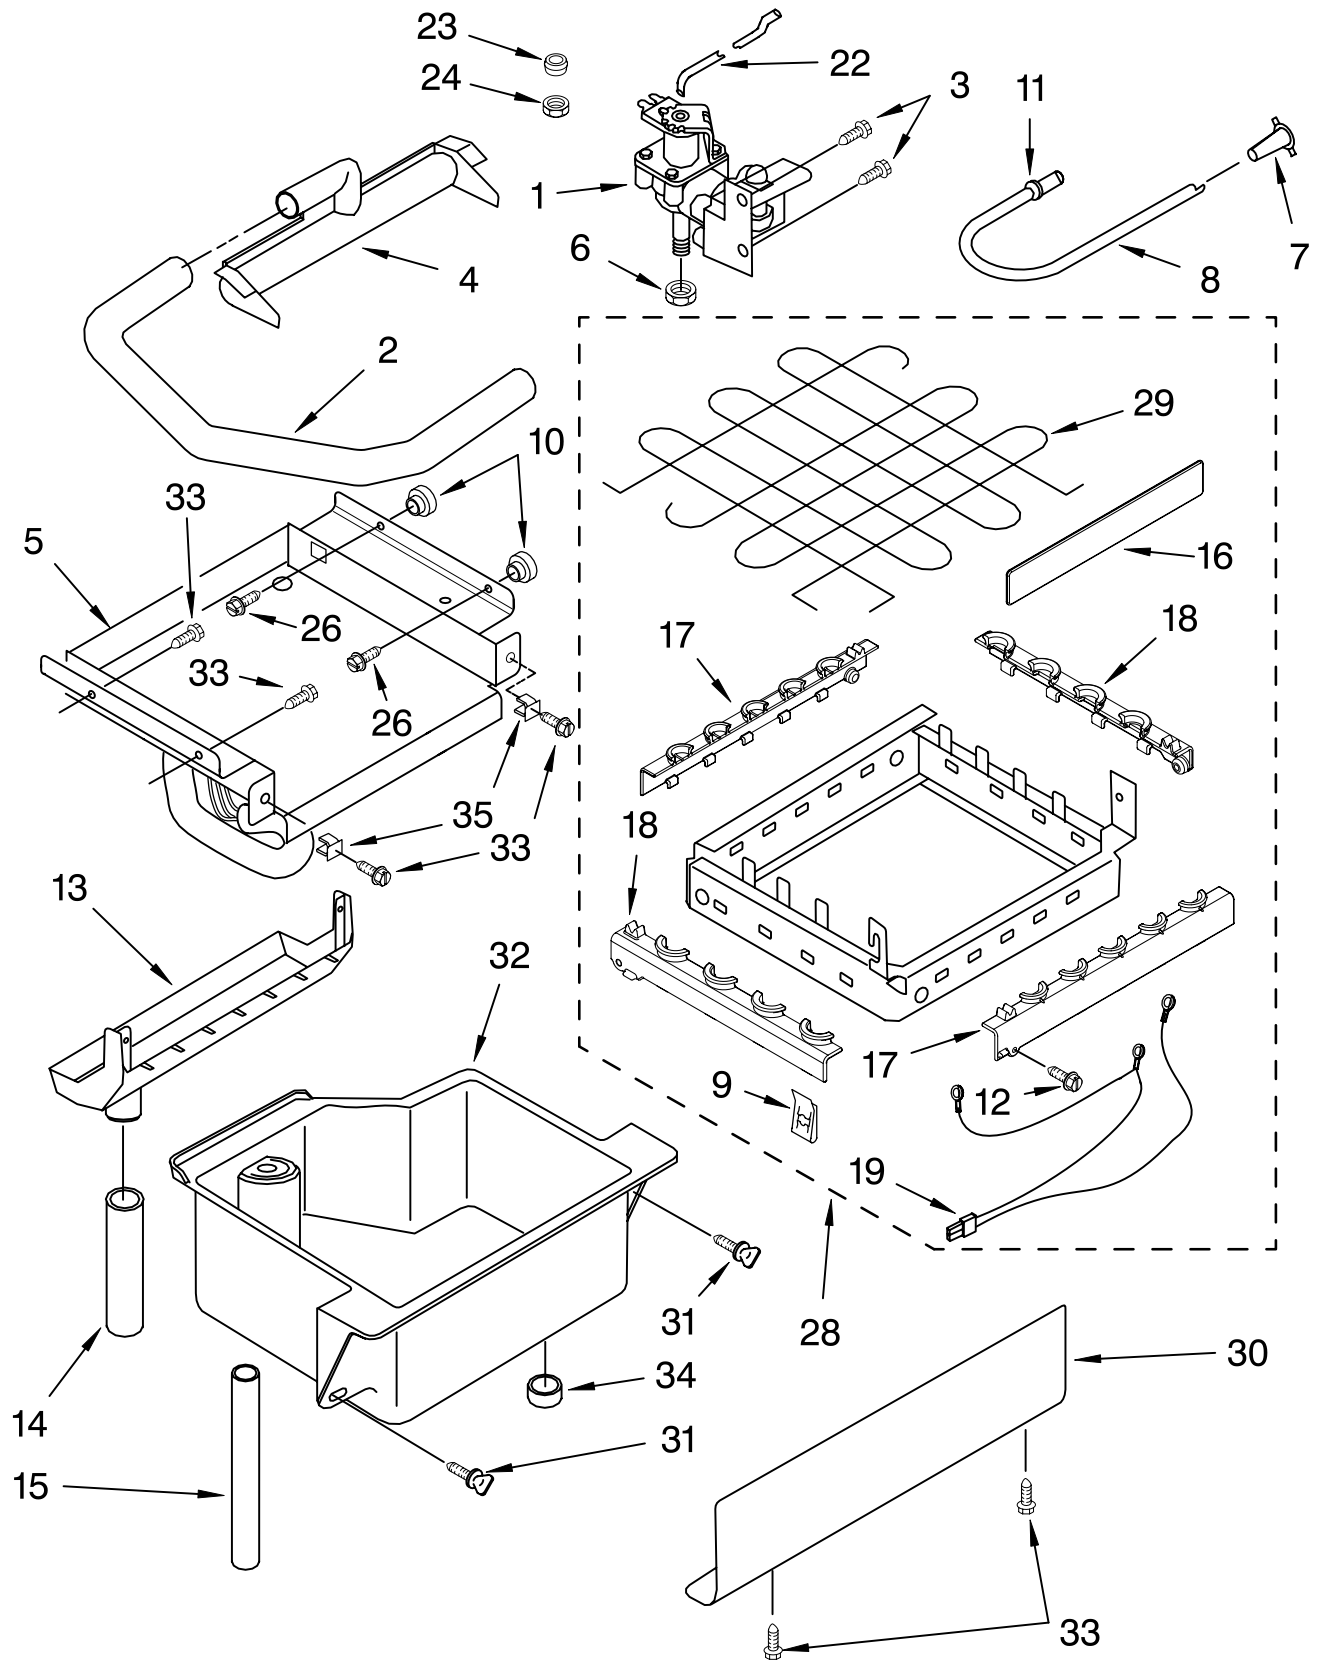

EVAPORATOR, ICE CUTTER GRID AND WATER PARTS

For Models: KUIS15NRHW8, KUIS15NRHT8, KUIS15NRHB8, KUIS15NRHS8

(White)

(Biscuit)

(Black)

(Stainless Steel)

FOR ORDERING INFORMATION REFER TO PARTS PRICE LIST

EVAPORATOR, ICE CUTTER GRID AND WATER PARTS

For Models: KUIS15NRHW8, KUIS15NRHT8, KUIS15NRHB8, KUIS15NRHS8

(White) (Biscuit) (Black) (Stainless Steel)

Illus. No.	Part No.	DESCRIPTION
1	2185758	Valve, Complete Water
2	2217286	Tube, Plastic
3	488208	Screw
4	2185523	Dispenser, Water
5	2217269	Evaporator
6	627018	Nut, Compression
7	841707	Insert, Tube
8	2172593	Tube, Water Fill
9	488660	Nut, Speed
10	836667	Spacer
11	2208539	Fastener, Pushnut
12	489443	Screw
13	2185625	Reservoir, Water Slide
14	2185626	Tube
15	2185673	Hose, Overflow
16	2313604	Guide-Ice, Grid
17	2313603	Bracket, Front and Rear
18	2313602	Bracket, Side Left and Right
19	2185681	Harness, Grid
22	2208533	Tube
23	487627	Ball Sleeve
24	487857	Nut, Ball Sleeve
26	3400886	Screw 8-18 x 1 1/4
28	2313601	Grid Assembly (Complete)
29	2174754	Wire, Grid Cutter
30	2185570	Cover, Grid
31	8281228	Thumbscrew
32	8201653	Reservoir, Water
33	3400884	Screw 8-18 x 5/8
34	2185696	Cap, Drain
35	3400909	Nut, Push-In

FOR ORDERING INFORMATION REFER TO PARTS PRICE LIST